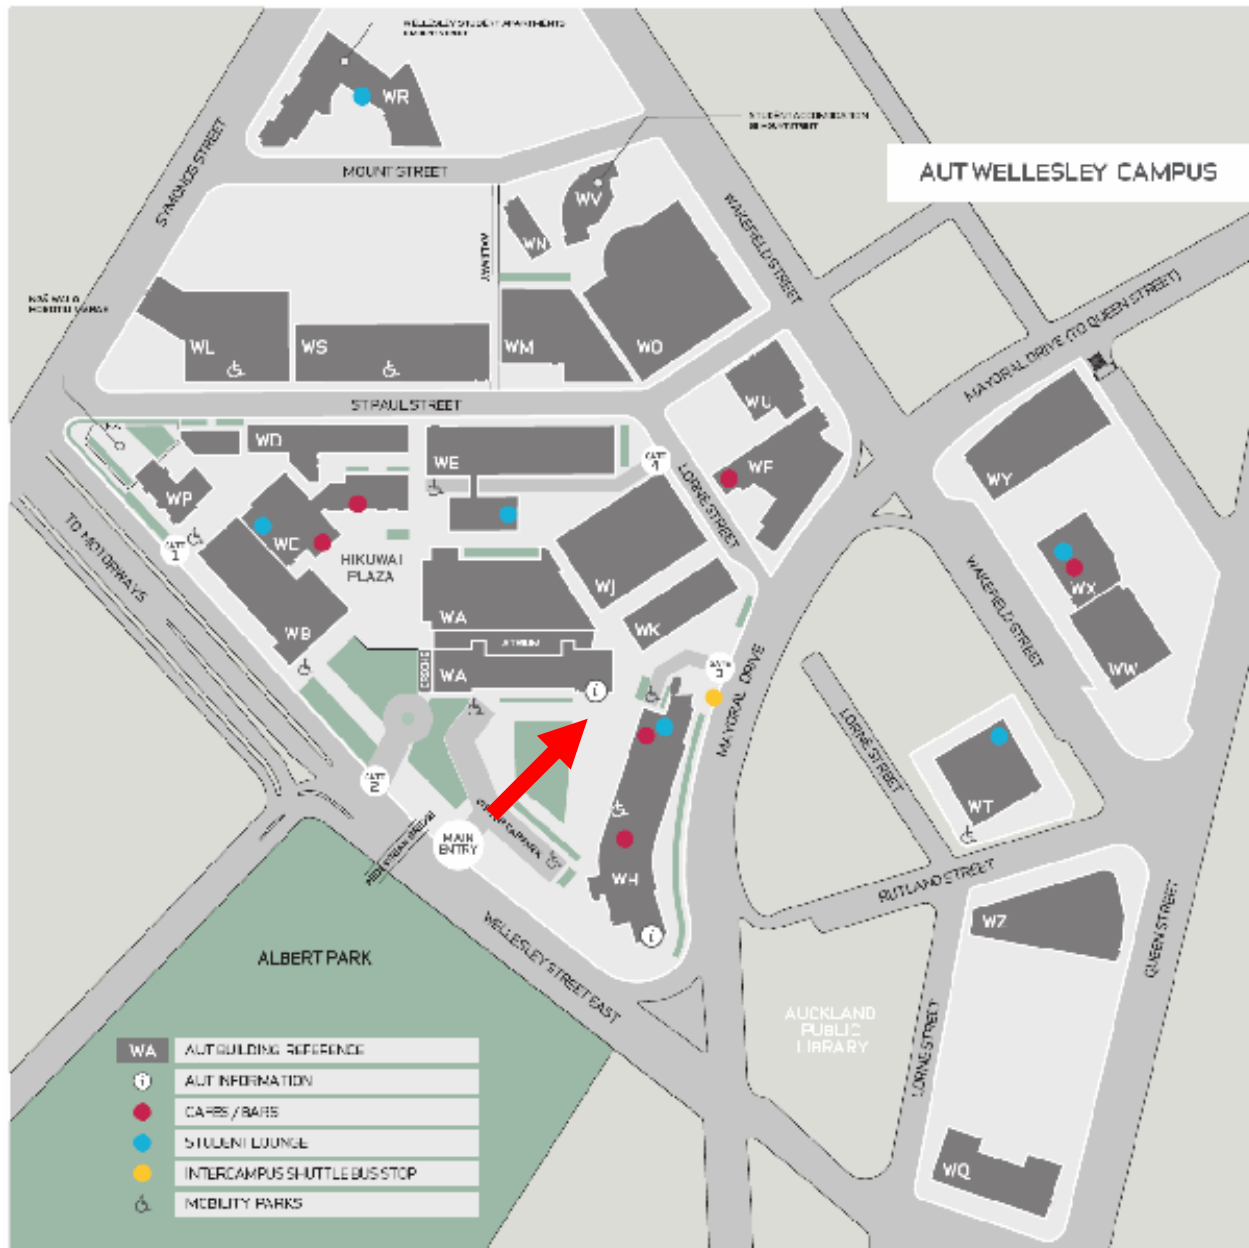

CONFERENCE VENUE

AUT Conference Centre (WA Block) Wellesley St, Auckland Central

Click: http://www.aut.ac.nz/resources/about/virtual_open_day/map_wellesley_campus.pdf